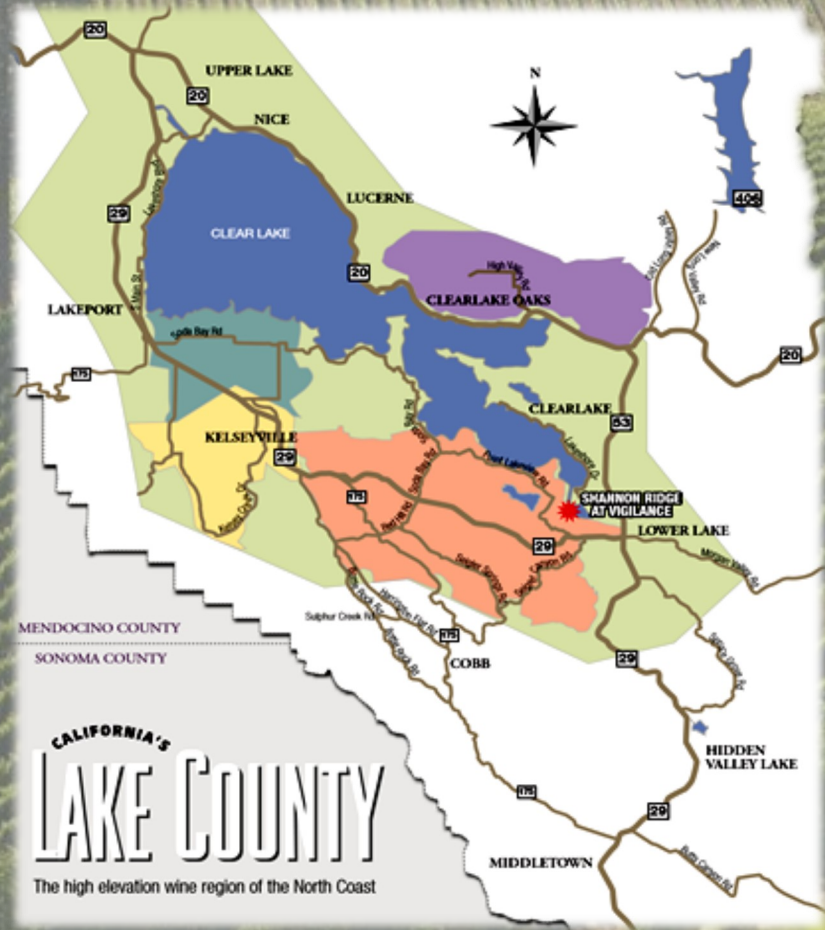

**SHANNON
RIDGE**
FAMILY OF WINES

Lake County ESTATE VINEYARDS

Vineyards	Acres Planted	Total Acres
17	991	2,493

CALIFORNIA'S
LAKE COUNTY

The high elevation wine region of the North Coast

Lake County AVA			
Vineyard	Acres Planted	Total Acres	Main Variety
Cross Springs	40	80	Cabernet Sauvignon
Cross Springs Ranch	0	137	~~~~
Long Valley	35	280	Pinot Noir

High Valley AVA			
Vineyard	Acres Planted	Total Acres	Main Variety
Betsy	64	80	Cab Sauv & Sauv Blanc
Caldwell	94	350	Cab Sauv & Petite Sirah
Circle O	62	80	Chardonnay & Cab
Jacob Pluth	34	40	Cabernet Sauvignon
Jackal	0	120	~~~~
La Sierra	27	40	Cab Sauv & Zinfandel
Lamperti	0	80	~~~~
McMullen	5	120	Cabernet Sauvignon
Morine	76	90	Zinfandel & Petite Sirah
Ogulin	18	20	Cabernet Sauvignon
Round Mtn	24	260	Cab Sauv & Zinfandel
Terre Vermeille	127	200	Cab Sauv & Sauv Blanc

Red Hills AVA			
Vineyard	Acres Planted	Total Acres	Main Variety
Rolling Knolls	235	316	Cab Sauv & Zinfandel
Urgency	56	80	Cab Sauv & Petite Sirah

Big Valley AVA			
Vineyard	Acres Planted	Total Acres	Main Variety
Ackley	13	20	Chardonnay
Bell Hill	18	20	Cabernet Sauvignon
Smith Lane	63	80	Cab Sauv & Sauv Blanc